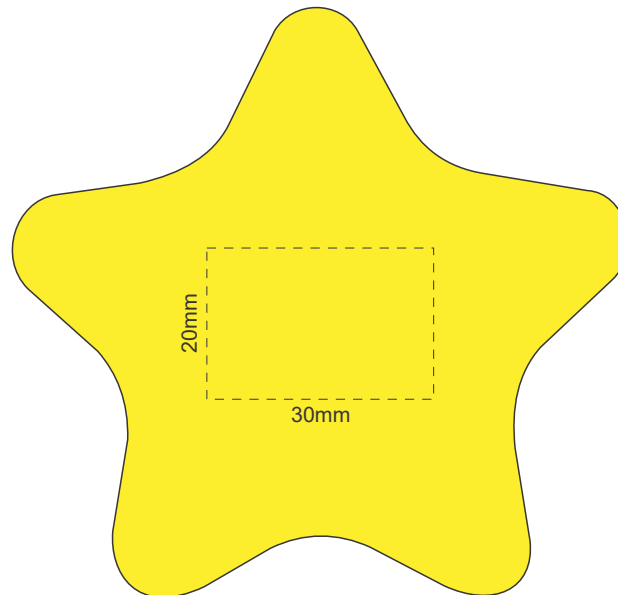

Artwork Template *for* Stress Reliever-01: Star Shaped

100% of Actual Size

We wish to advise that, due to the surface & general makeup of this stress product, we cannot guarantee a solid print true to PMS colour. Print will degrade with regular use.