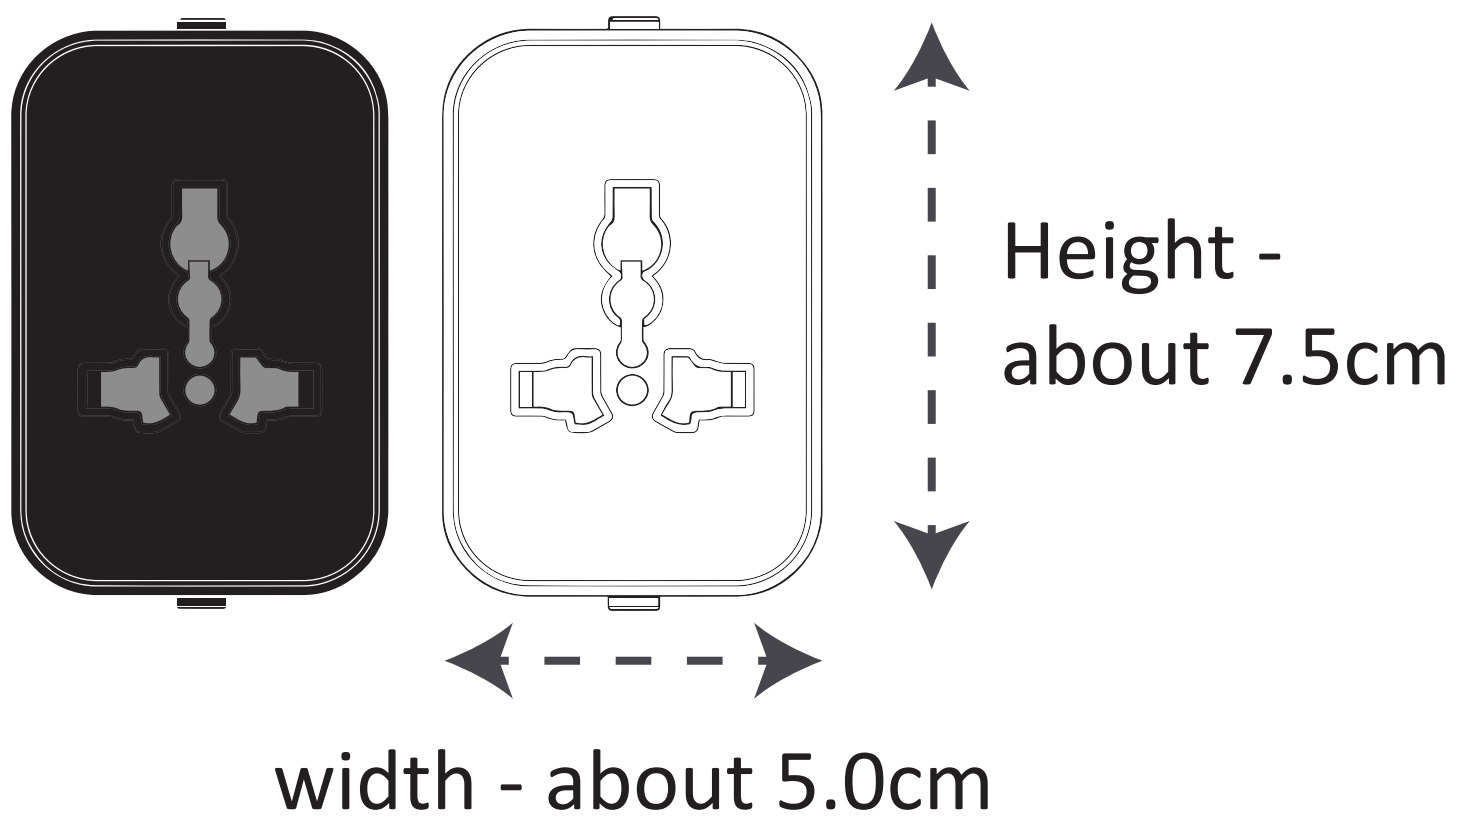

Artwork Template for WTA-04: UniCharge Pro

Expected Delivery / Collection Date: xx/xx/202x

Pantone Codes

-  Black
-  White

Product Details

Model / Sizes	Quantity	Model / Sizes	Quantity