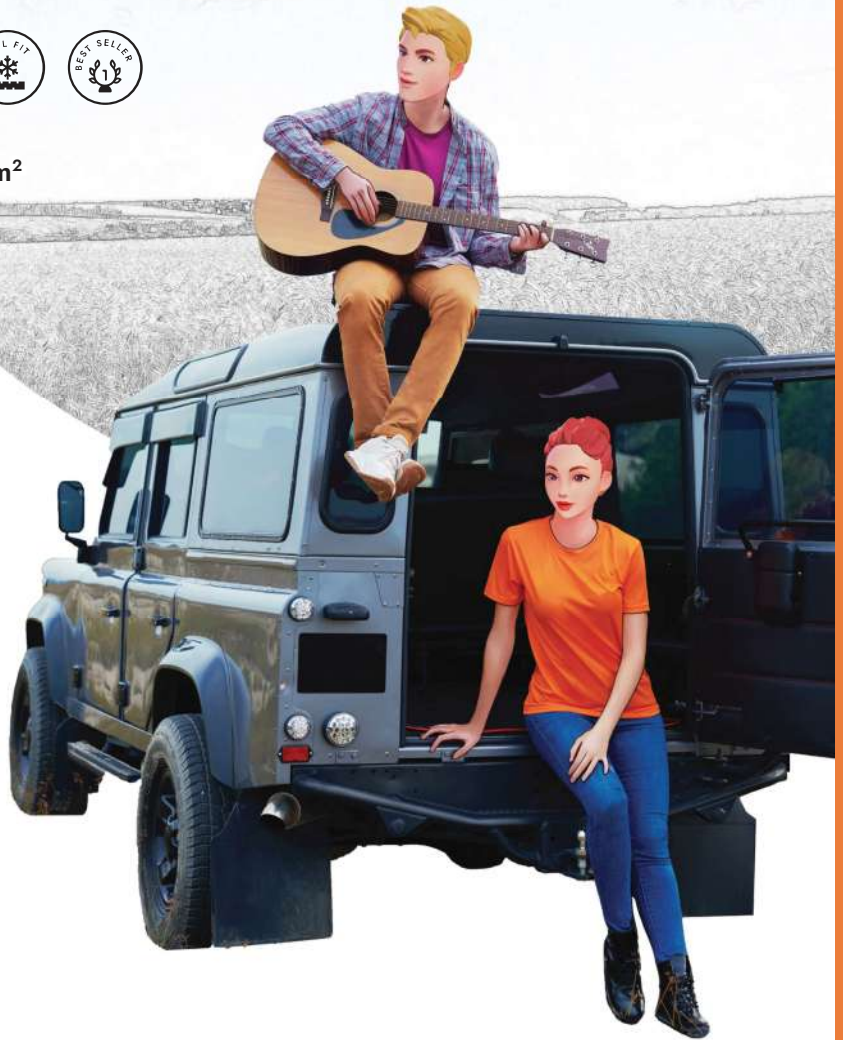

QD56

100% Polyester Interlock

Weight: 150g/m²

SIZE	SHOULDER	CHEST	SLEEVE	LENGTH
2XS	15"	34"	7"	25"
XS	16"	36"	7.5"	26"
S	17"	38"	8"	27"
M	18"	40"	8.5"	28"
L	19"	42"	9"	29"
XL	20"	44"	9.5"	30"
2XL	21"	46"	10"	31"
3XL	22"	48"	10.5"	32"

Sizes may vary +/- 5% from the actual product.

QD 5600
White

QD 5602
Black

QD 5604
Yellow

QD 5605
Red

QD 5607
Orange

QD 5608
Royal

QD 5613
Lime Green