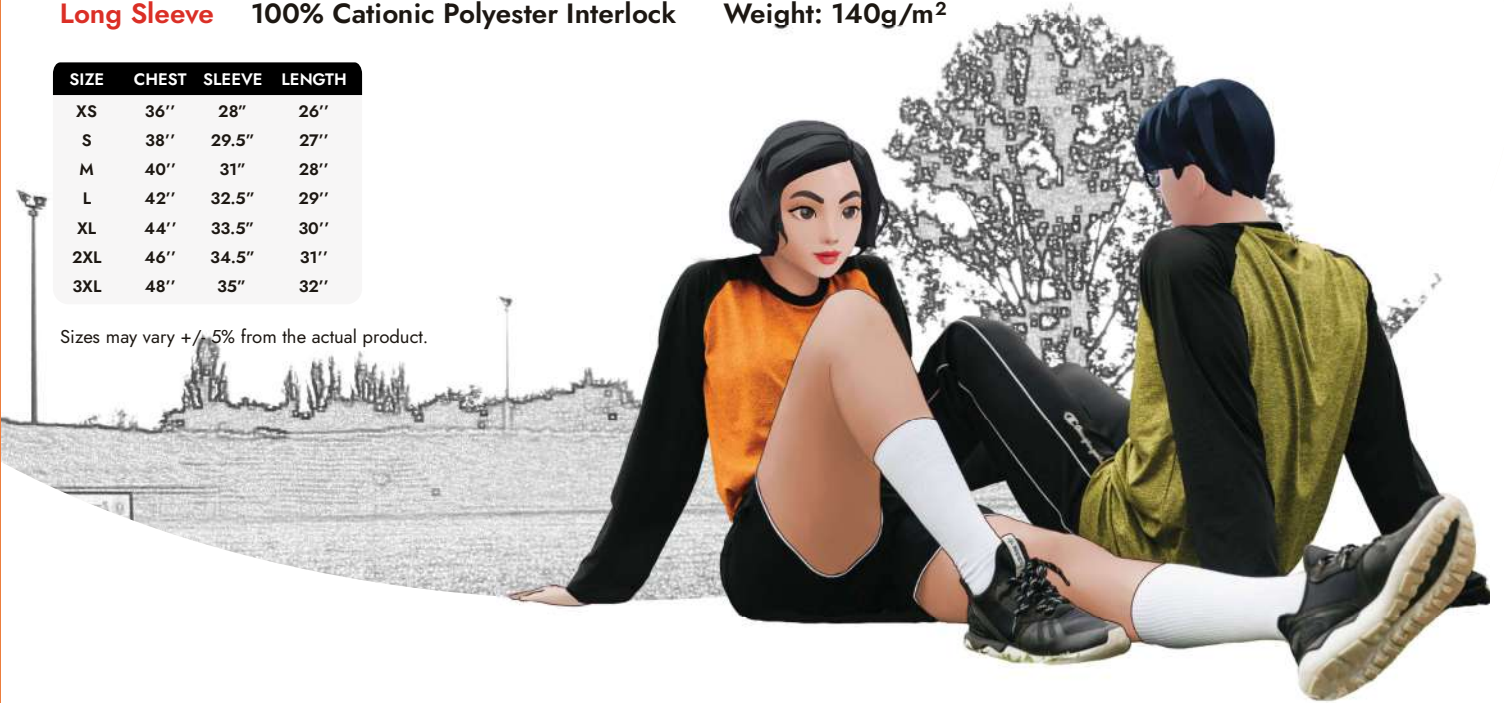

# QD49

**Long Sleeve** 100% Cationic Polyester Interlock Weight: 140g/m<sup>2</sup>

SIZE	CHEST	SLEEVE	LENGTH
XS	36"	28"	26"
S	38"	29.5"	27"
M	40"	31"	28"
L	42"	32.5"	29"
XL	44"	33.5"	30"
2XL	46"	34.5"	31"
3XL	48"	35"	32"

Sizes may vary +/- 5% from the actual product.

**QD 4904**

Yellow / Black

**QD 4905**

Red / Black

**QD 4907**

Orange / Black

**QD 4909**